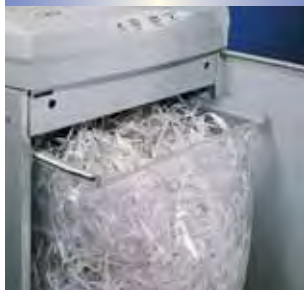

Kobra 390-400

Heavy duty "Energy Smart" office shredder

- High volume paper shredder
- Available in 6 different versions with straight or cross cut or high security mechanism
- Big shredding capacity
- "ENERGY SMART": zero power consumption in stand-by mode
- Automatic Start/Stop through electronic eyes
- Automatic stop when shred bag is full and electronic door safety switch
- Automatic stop and reverse in case of paper jams
- Carbon hardened cutting head takes staples and clips
- Heavy duty chain drive with steel gears "SUPER POTENTIAL POWER UNIT" (all models)
- 42 gallon high quality steel cabinet

CAPACITY UP TO 62 SHEETS
 "ENERGY SMART"
 "SUPER POTENTIAL POWER UNIT"
 24 HOURS CONTINUOUS DUTY MOTOR
 AUTOMATIC START/STOP
 THROUGH ELECTRONIC EYES
 42 GALLON STEEL CABINET
 MOUNTED ON CASTERS

"ENERGY SMART" Illuminated optical indicator for zero power consumption in stand by mode and environmental protection

Adjustable computer forms top shelf (Space Saving Design). Integrated sliding flap makes Floppy Disks, CDs, DVDs and Credit Cards shredding easy

"State of the Art" electronic includes the "ENERGY SMART" software and shredder functions control

Waste bag easy to remove (160 liters)

KOBRA 390-400

The KOBRA 390-400 line is designed to shred large quantities of paper. The KOBRA 390 shredders are designed to shred large quantities of computer print-outs, while the high performances of the straight cut and cross cut models of the KOBRA 400 satisfy even the most demanding customers. KOBRA 390-400 line features quiet operation, top quality and excellent performance. All models are equipped with the "ENERGY SMART" management system with illuminated optical indicator for zero power consumption in stand by mode. Models KOBRA 400 C2 and 400 C4 reduce the volume of the shredded material through their special cross cut cutting mechanism which maintains high shredding capacities while KOBRA 400 H56 may be the most powerful high security shredder today available on the market.