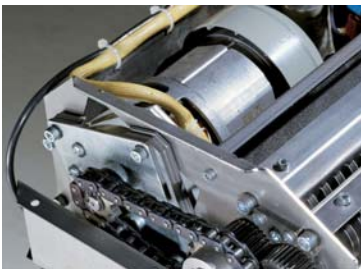

Sturdy heavy duty chain drive with steel gears