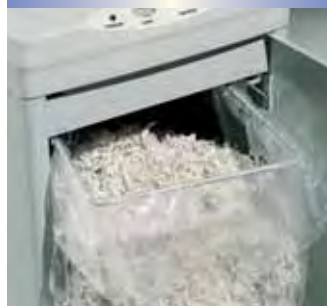

Kobra 260

Mid-size Multimedia "Energy Smart" shredder

- Medium sized office shredder with big features
- Available in 6 unique versions: straight cut, cross cut and high security cut
- "Energy Smart": zero consumption in stand-by mode
- Automatic start/stop through electronic eyes
- Automatic stop with light signal for bag full and open door
- Available with computer forms top shelf
- Cutting head takes staples and paper clips
- Heavy duty chain drive with steel gears "SUPER POTENTIAL POWER UNIT" (all models)
- 85 liters high quality steel cabinet (capacity of 1000 sheets in straight cut or 6000 sheets in High Security cut)

CAPACITY UP TO 31 SHEETS
"ENERGY SMART"
"SUPER POTENTIAL POWER UNIT"
24 HOURS CONTINUOUS DUTY MOTOR
AUTOMATIC START/STOP THROUGH ELECTRONIC EYES
21 GALLON STEEL CABINET
MOUNTED ON CASTERS

Illuminated optical indicator shows status of the "ENERGY SMART" management system for zero power consumption in stand-by mode. Integrated flap facilitates shredding of CDs, DVDs, Floppy Disks and Credit Cards

Carbon hardened cutting knives unaffected by staples and clips

Front door for easy emptying of collecting bag

KOBRA 260

Whether you choose one of the 6 strip cut or cross cut models, the KOBRA 260 works hard to destroy private information created in the office.

The wide 260 mm. throat makes it easy to shred computer paper with tractor-feed margins and the high quality steel cabinet holds a higher volume of shredded materials. KOBRA 260 series are equipped with the "ENERGY SMART" software along with optical indicators for automatic zero power consumption in Stand-by mode and the "SUPER POTENTIAL POWER UNIT" driving system for longlasting and service free shredding operations.