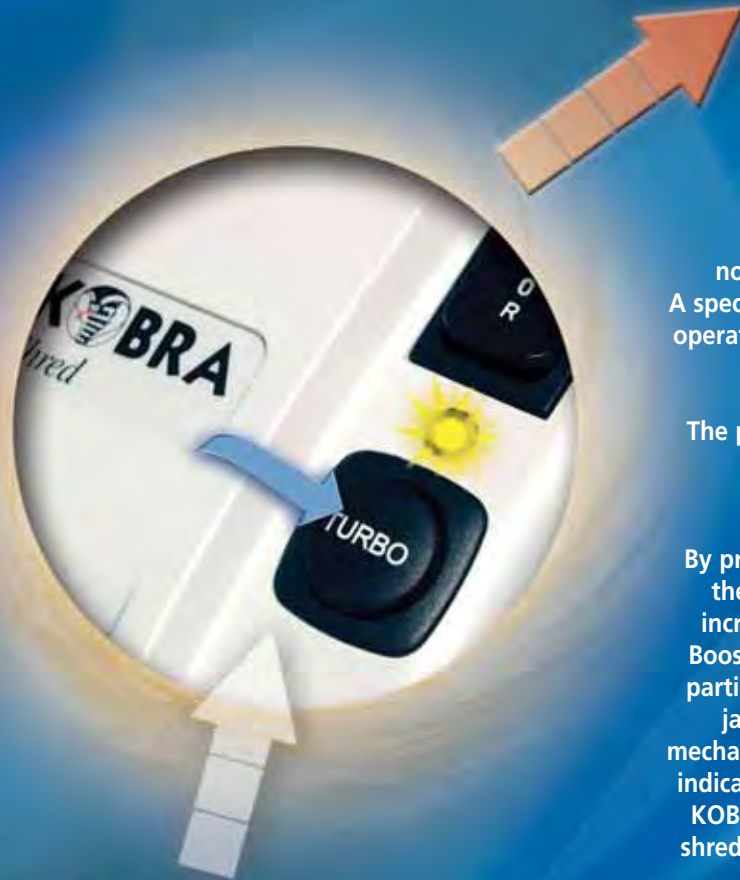

# TURBO BOOST SYSTEM

### TURBO BOOST

This patented design is an exclusive feature now available on select KOBRA shredder models. A specially designed electronic control module allows the operation of the paper shredder in two different modes:

#### Turbo Boost Mode:

By pressing the Turbo button located on the top cover, the cutting capacity of the machine is temporarily increased by 30%. In case of a paper jam, the Turbo Boost is all you need to clear it. No more messy paper particles on the floor. No more clean-ups after a paper jam. The jam will feed right through the cutting mechanism and into the waste bin. The bright Turbo light indicates reactivation of the Turbo Boost after each use. KOBRA "Turbo Boost" shredders feature unbelievable shredding power—up to 50 sheets of paper in one pass.