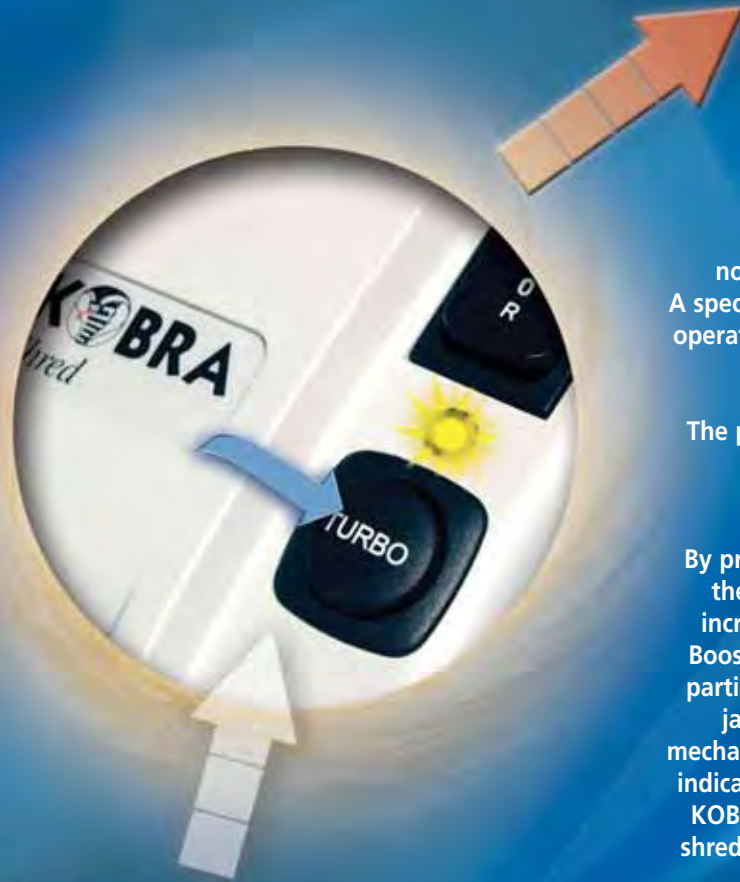

TURBO BOOST SYSTEM

SHREDDING CAPACITY

TURBO BOOST

This patented design is an exclusive feature now available on select KOBRA shredder models. A specially designed electronic control module allows the operation of the paper shredder in two different modes:

Standard Mode:

The paper shredder operates according to its standard features and rating for normal operation.

Turbo Boost Mode:

By pressing the Turbo button located on the top cover, the cutting capacity of the machine is temporarily increased by 30%. In case of a paper jam, the Turbo Boost is all you need to clear it. No more messy paper particles on the floor. No more clean-ups after a paper jam. The jam will feed right through the cutting mechanism and into the waste bin. The bright Turbo light indicates reactivation of the Turbo Boost after each use. KOBRA "Turbo Boost" shredders feature unbelievable shredding power—up to 50 sheets of paper in one pass.